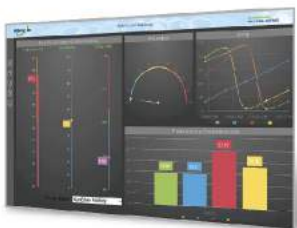

WISE-PaaS/RMM

Remote Monitoring and Management

- Centralized IoT device HW & SW status management
- Built-in 15+ real-time monitoring widgets

WebAccess/IMM

Content management

- Manages up to 500 screens
- Drag and drop operation
- Supports rich multimedia content