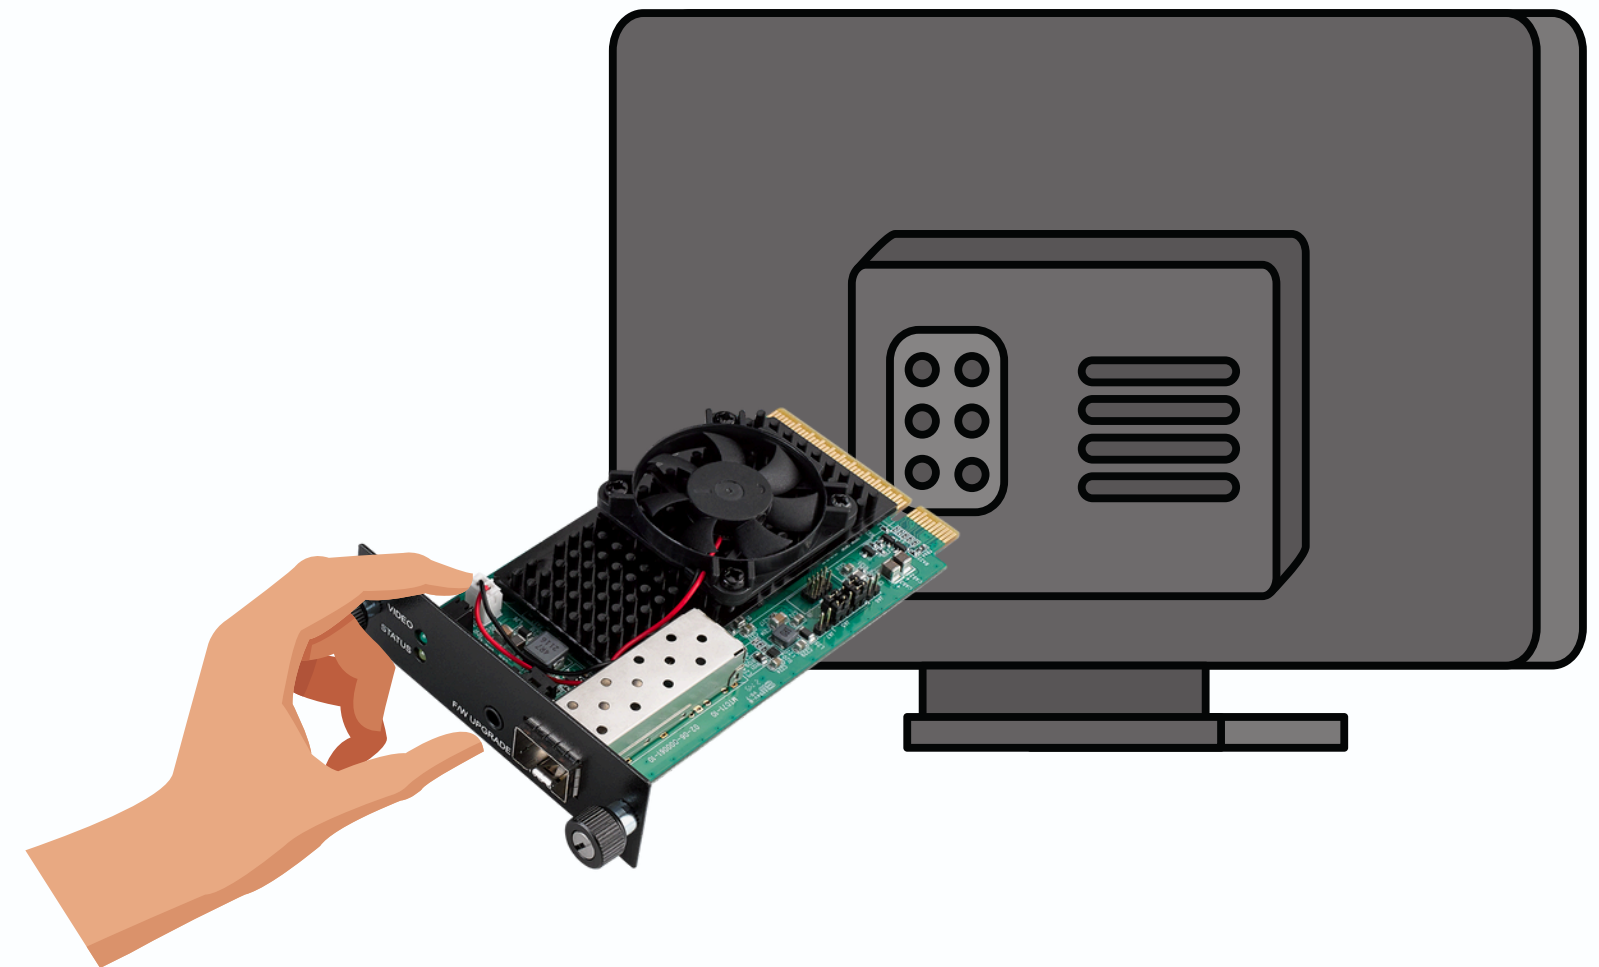

4K SDVoE Hybrid Encoder/Recorder

VEGA-1200

- Supports HDR and up to 4K@60 4:4:4
- Supports multiple video input interface from analog to digital
- Multiple streaming protocol support (NDI/SRT/ZIXI)
- Built-in SDVoE control server
- High-quality HEVC/AVC streaming and recording
- Medical grade with fan-less design

4K SDVoE Fiber Receiver Smart Display Module

CLEAN INSTALLATION

SEAMLESS INTEGRATION

- Supports HDR and up to 4K@60 4:4:4
- Supports HDMI 2.0 / HDCP 2.2/1.4
- Uses LC fiber connectors, supporting up to 10 km on single mode fiber or 400m (1320ft) on multi-mode fiber
- Programmable to scale up or down any resolutions between VGA and 4K
- Supports UHD RGB/4:4:4 8-bit, 4:2:0 10-bit and 12-bit HDR
- Supports CEC pass-through
- Supports up to 8 channels of audio, including PCM, Dolby True-HD and DTS Master Audio
- Supports RS-232

4K SDVoE Video Capture Card

VEGA-3003

- Supports HDR and up to 4K@60 4:4:4
- PCIe Gen3 x8 interface
- SDVoE zero latency video capture & loop-out by HDMI 2.0
- Linux and Windows SDK including simple-to-use API and example code
- Supports SDVoE thumbnail service restful API for preview

SDVoE Loop Out

SDVoE In

HDMI Loop Out

HDMI In

Success Case

Revolutionizing Endoscopy Surgical Systems with AI-Driven Real-Time Detection

Background Information

This case aims to enhance real-time AI processing and video transmission in ORs. Advantech MIC-735M-IO, integrated with NVIDIA AI technology, offers ultra-low-latency visualization and automated anomaly detection for endoscopic surgeries. The VEGA series ensures reliable, high-quality IP video transmission with minimal latency, enabling precise, real-time decisions. This solution improves digital OR workflow accuracy, efficiency, and safety.