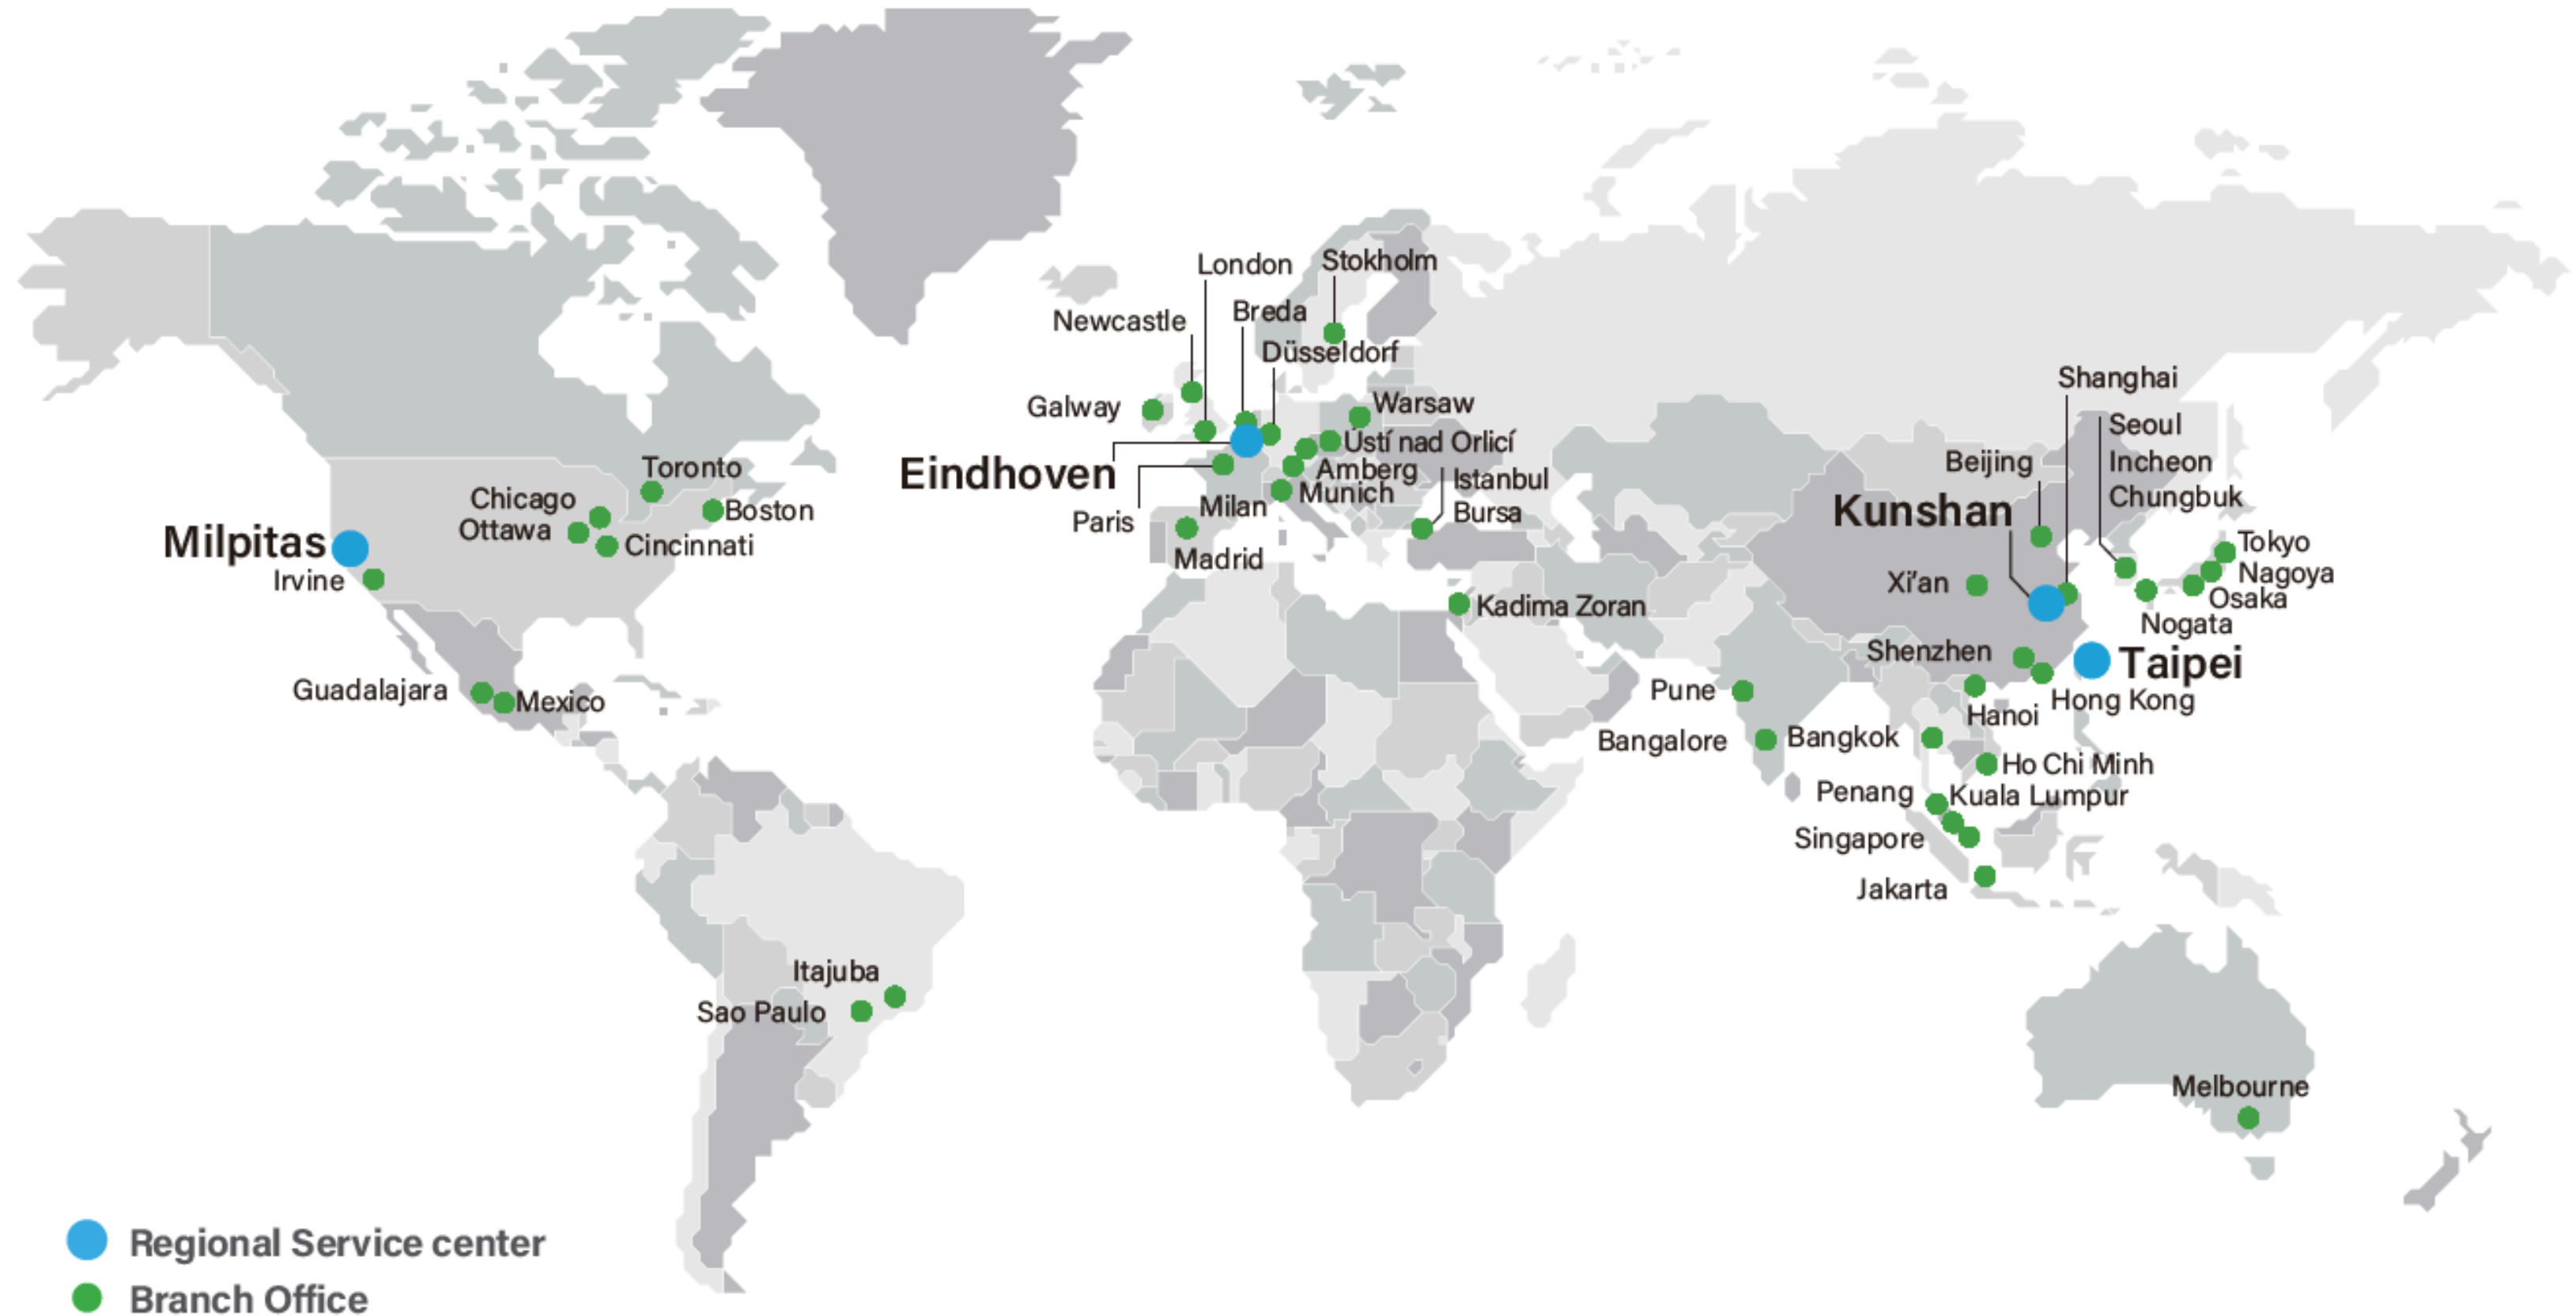

Worldwide Presence

3 Manufacturing Sites

4 Logistics Centers

21 Service Centers

27 Countries

Regional Service and Customization Centers

China | Kunshan
86-512-5777-5666

Taiwan | Taipei
886-2-2792-7818

Netherlands | Eindhoven
31-40-267-7000

Poland | Warsaw
00800-2426-8080

USA | Milpitas, CA
1-408-519-3898

Worldwide Offices

Asia Pacific

Taiwan

Toll Free 0800-777-111
Taipei & IoT Campus 886-2-2792-7818
Taichung 886-4-2372-5058
Kaohsiung 886-7-392-3600

Americas

North America

Toll Free 1-888-576-9668
Cincinnati 1-513-742-8895
Milpitas 1-408-519-3898
Irvine 1-949-420-2500
Ottawa 1-815-433-5100
Chicago 1-888-576-9668

Brazil

Toll Free 0800-770-5355
São Paulo 55-11-5592-5367

Sweden

Stockholm 46-0-864-60-500

Poland

Warsaw 48-22-31-51-100

Czech Republic

Ústí nad Orlicí 420-465-524-421

Ireland

Galway 353-91-792444