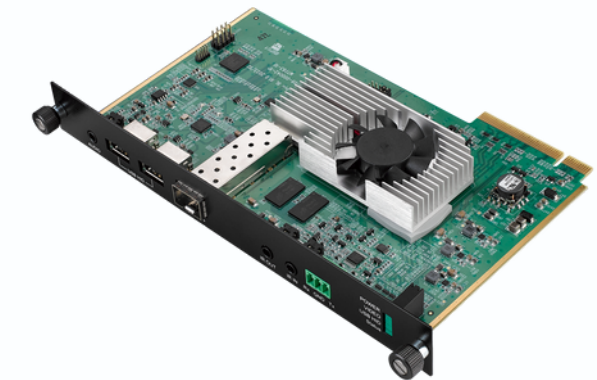

Product Selection

Model	VEGA-3003	SDM-S	SDM-L
Processor System	BlueRiver AVP2000	BlueRiver AVP1000	BlueRiver AVP2000
Channels (Max.)	2 (up to 4Kp60)	1 (up to 4Kp60)	1 (up to 4Kp60)
VoIP Connectivity	1 x 10 GbE (SFP+ cages), HDMI 2.0	1 x 10 GbE (SFP+ cages)	1 x 10 GbE (SFP+ cages)
Video Loopout	Support	-	-
AVoIP Solutions	SDVoE	SDVoE	SDVoE
System	Linux / Windows	SDM	SDM