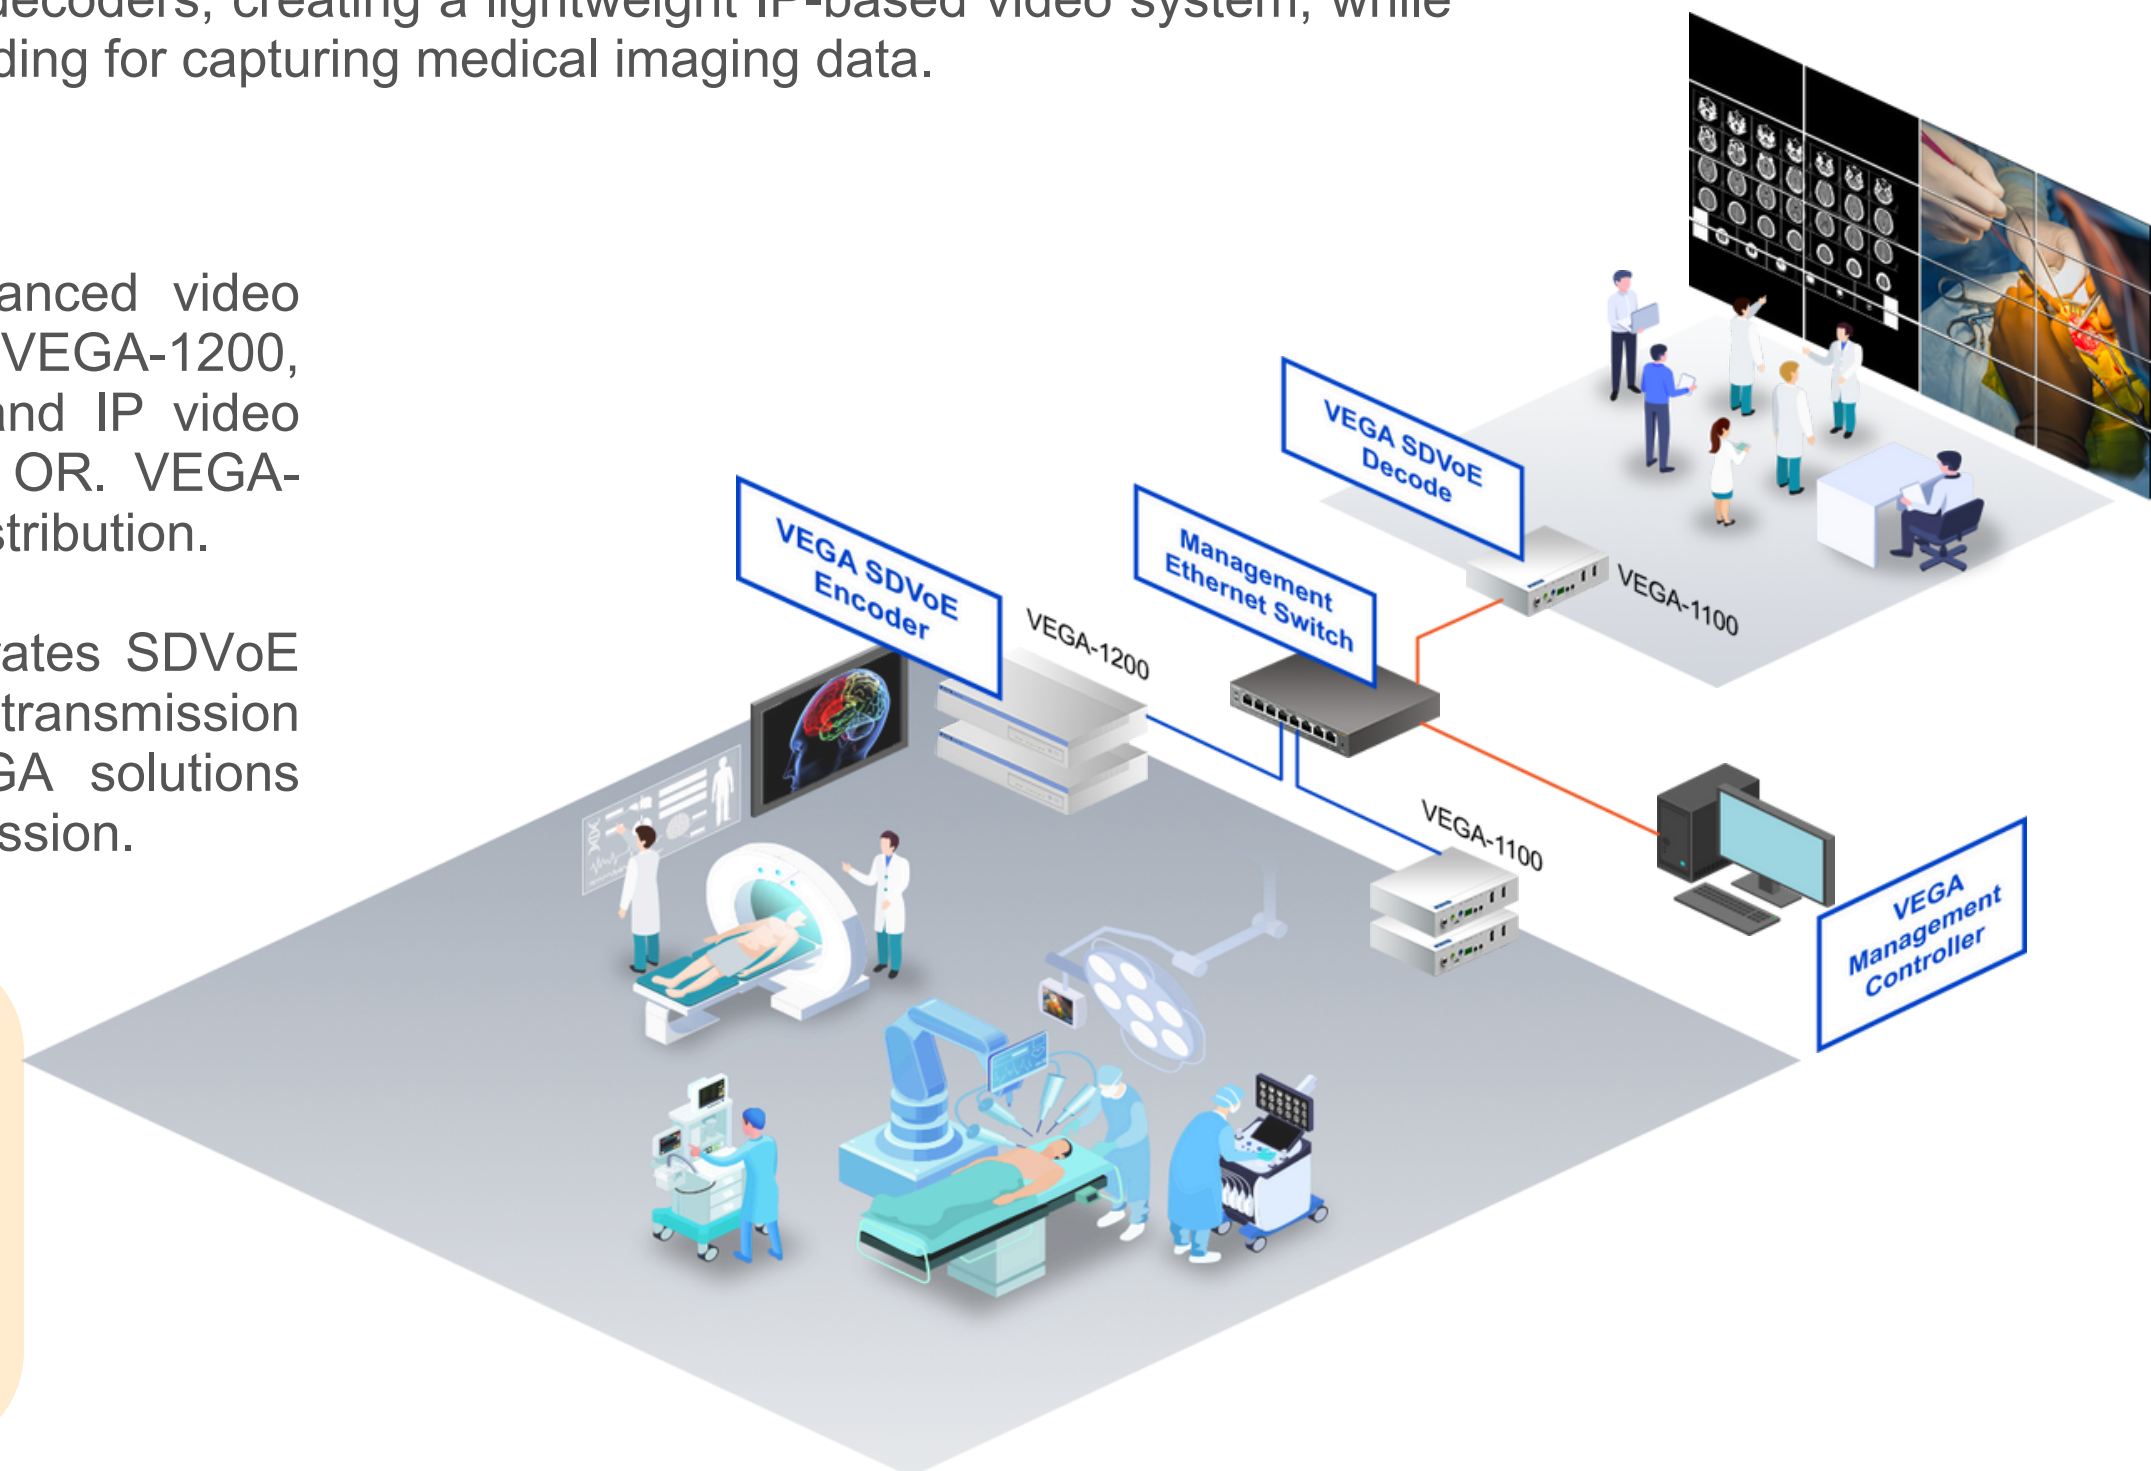

Success Case

The Implementation of an Integrated Video Transmission System in a Healthcare Facility

Background Information

This use case aims to optimize video transmission workflow in a healthcare setting. The VEGA-1100's bidirectional capabilities eliminate the need for separate encoders and decoders, creating a lightweight IP-based video system, while the VEGA-1200 enables SDVoE signal reception and recording for capturing medical imaging data.

System Description

- Advantech's VEGA-1100 and VEGA-1200 offer advanced video transmission solutions for the healthcare industry. The VEGA-1200, a hybrid encoder/decoder, supports analog, digital, and IP video sources for real-time recording and streaming in the OR. VEGA-1100 ensures efficient UHD 4K2K @60 (4:4:4) video distribution.
- As a bridge-type SDVoE endpoint, VEGA-1200 integrates SDVoE and HEVC encoding, facilitating seamless UHD video transmission to medical PCs and servers. Together, these VEGA solutions provide reliable streaming for modern OR video transmission.

Key Features

- **Flexible Video Composition**
- **Ultra-low Latency Video Transmission**
- **Seamless SDVoE and HEVC Encoding**
- **SDVoE RESTful API for Easy Integration**