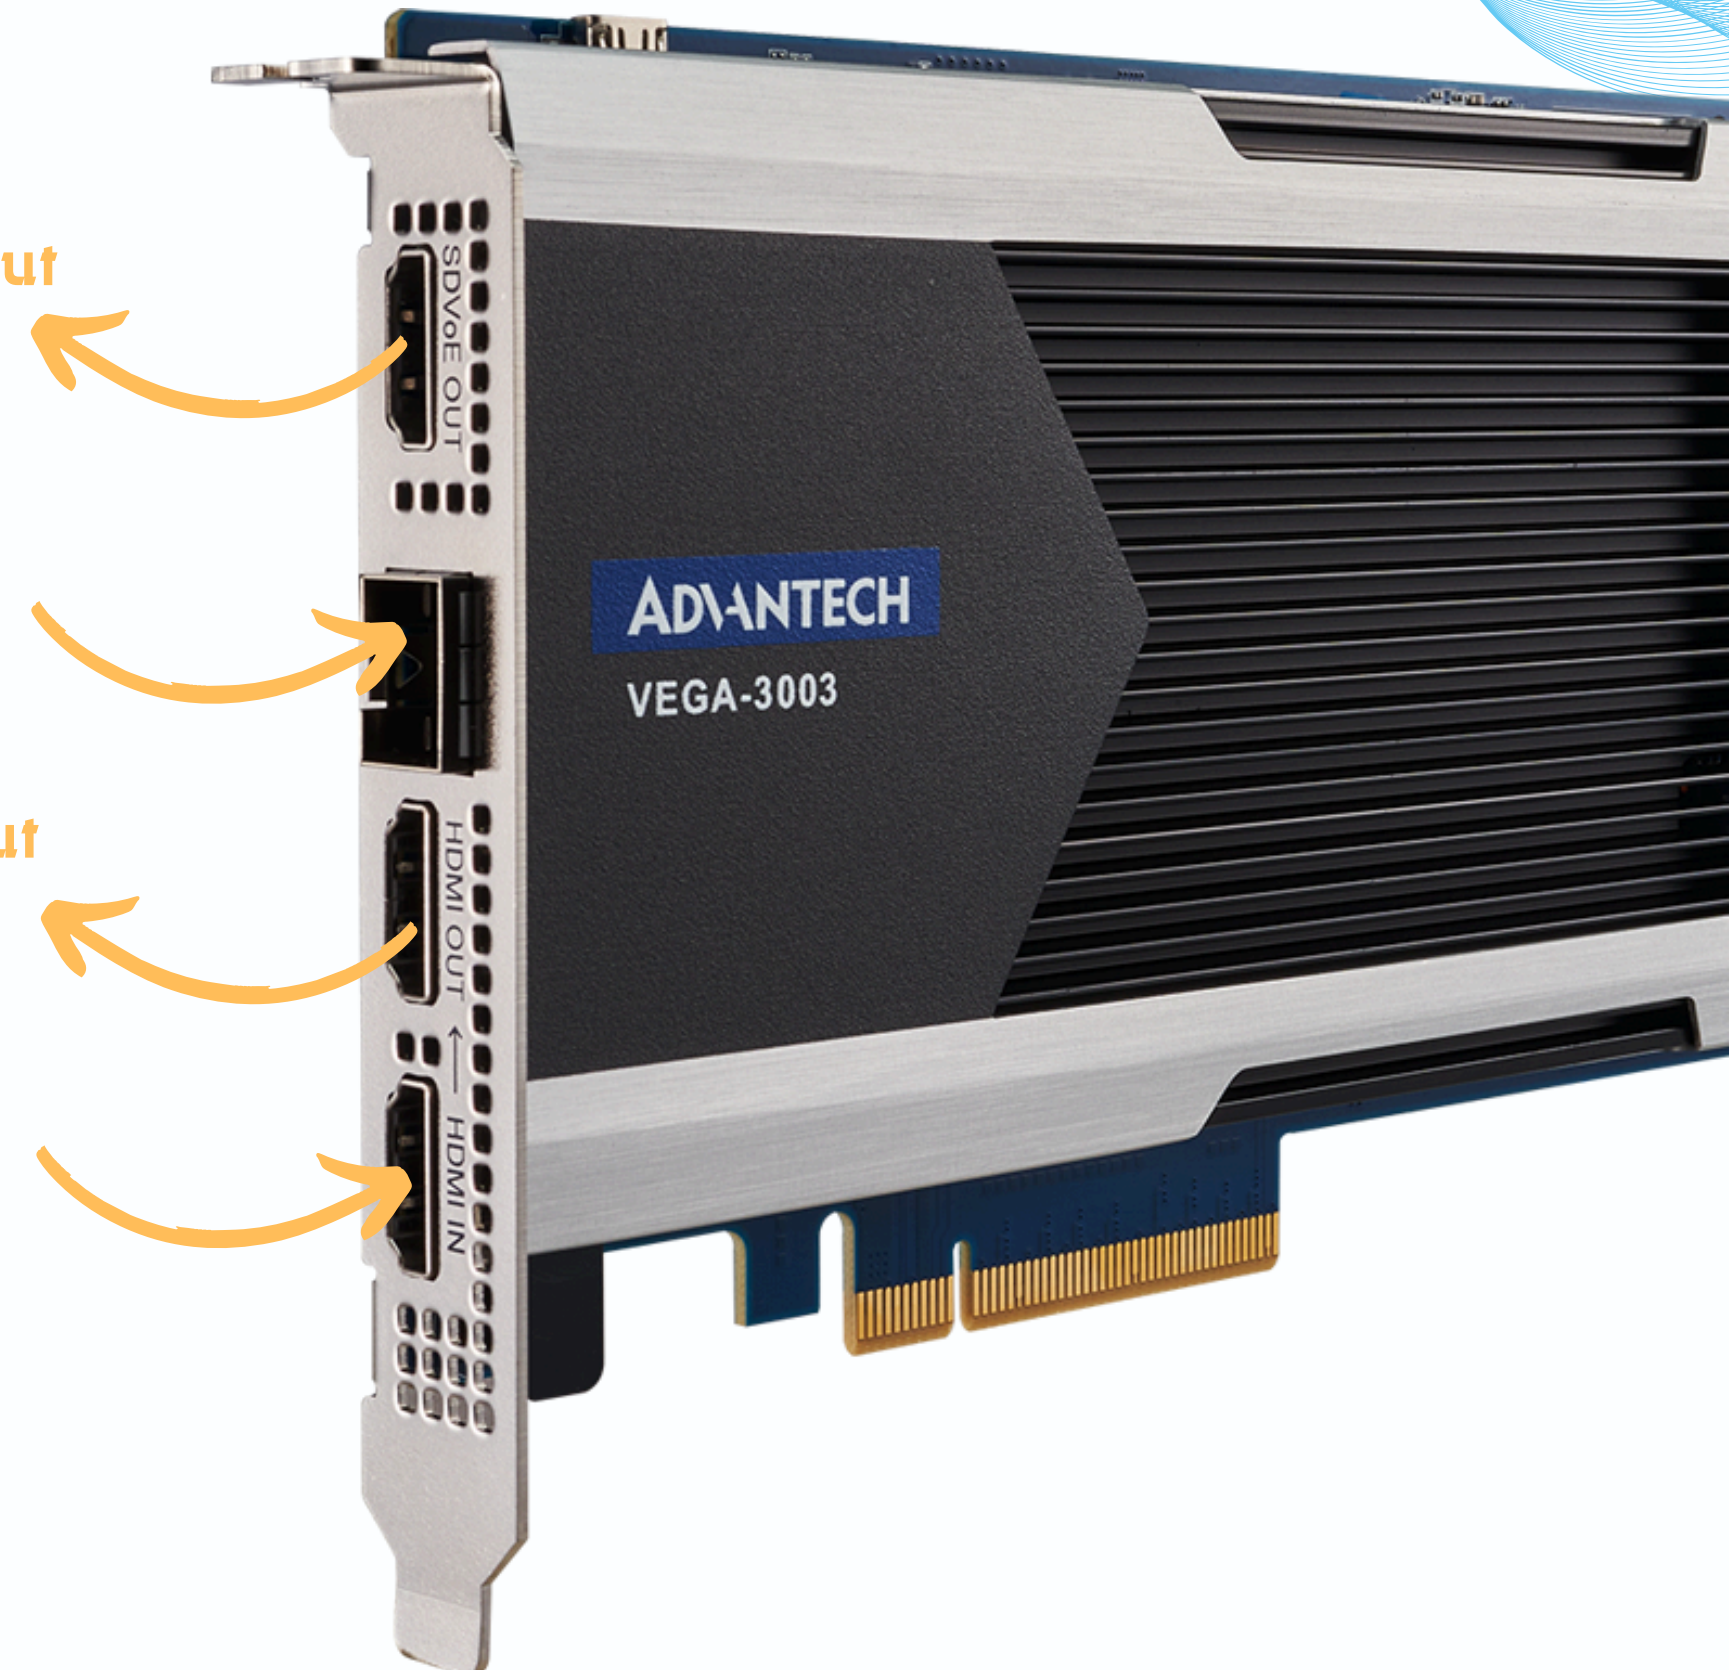

SDVoE 4K POE AV over IP Transceiver

VEGA-1101

PoE

- Supports HDR and up to 4K@60 4:4:4
- Supports full duplex transmitter and receiver
- Slide switch to select transmission over copper or SFP+ (Fiber)
- Medical grade with fan-less design
- Supports POE

4K SDVoE Fiber Receiver Smart Display Module

CLEAN INSTALLATION

SEAMLESS INTEGRATION

- Supports HDR and up to 4K@60 4:4:4
- Supports HDMI 2.0 / HDCP 2.2/1.4
- Uses LC fiber connectors, supporting up to 10 km on single mode fiber or 400m (1320ft) on multi-mode fiber
- Programmable to scale up or down any resolutions between VGA and 4K
- Supports UHD RGB/4:4:4 8-bit, 4:2:0 10-bit and 12-bit HDR
- Supports CEC pass-through
- Supports up to 8 channels of audio, including PCM, Dolby True-HD and DTS Master Audio
- Supports RS-232

4K SDVoE Video Capture Card

VEGA-3003

- Supports HDR and up to 4K@60 4:4:4
- PCIe Gen3 x8 interface
- SDVoE zero latency video capture & loop-out by HDMI 2.0
- Linux and Windows SDK including simple-to-use API and example code
- Supports SDVoE thumbnail service restful API for preview

SDVoE Loop Out

SDVoE In

HDMI Loop Out

HDMI In

Success Case

Revolutionizing Endoscopy Surgical Systems with AI-Driven Real-Time Detection

Background Information

This case aims to enhance real-time AI processing and video transmission in ORs. Advantech MIC-735M-IO, integrated with NVIDIA AI technology, offers ultra-low-latency visualization and automated anomaly detection for endoscopic surgeries. The VEGA series ensures reliable, high-quality IP video transmission with minimal latency, enabling precise, real-time decisions. This solution improves digital OR workflow accuracy, efficiency, and safety.