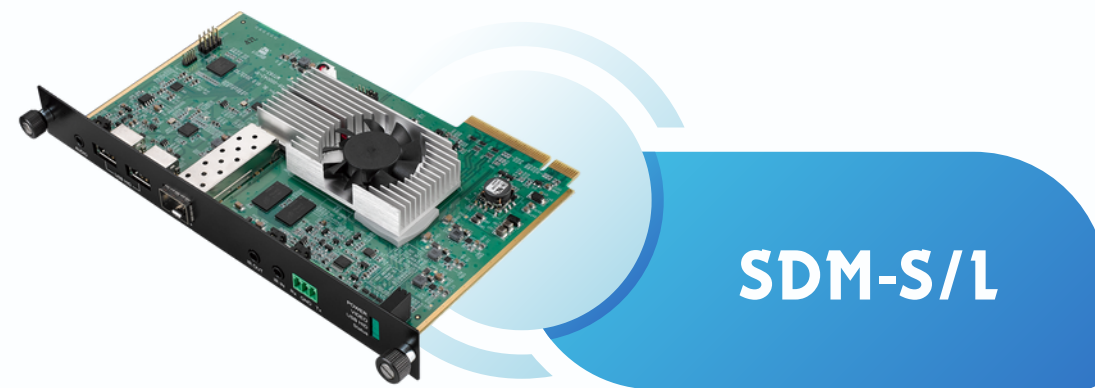

SDVoE 4K POE AV over IP Transceiver

VEGA-1101

PoE

- Supports HDR and up to 4K@60 4:4:4
- Supports full duplex transmitter and receiver
- Slide switch to select transmission over copper or SFP+ (Fiber)
- Medical grade with fan-less design
- Supports POE

4K SDVoE Hybrid Encoder/Recorder

VEGA-1200

- Supports HDR and up to 4K@60 4:4:4
- Supports multiple video input interface from analog to digital
- Multiple streaming protocol support (NDI/SRT/ZIXI)
- Built-in SDVoE control server
- High-quality HEVC/AVC streaming and recording
- Medical grade with fan-less design

4K SDVoE Fiber Receiver Smart Display Module

CLEAN INSTALLATION

SEAMLESS INTEGRATION

- Supports HDR and up to 4K@60 4:4:4
- Supports HDMI 2.0 / HDCP 2.2/1.4
- Uses LC fiber connectors, supporting up to 10 km on single mode fiber or 400m (1320ft) on multi-mode fiber
- Programmable to scale up or down any resolutions between VGA and 4K
- Supports UHD RGB/4:4:4 8-bit, 4:2:0 10-bit and 12-bit HDR
- Supports CEC pass-through
- Supports up to 8 channels of audio, including PCM, Dolby True-HD and DTS Master Audio
- Supports RS-232

4K SDVoE Video Capture Card

VEGA-3003

- Supports HDR and up to 4K@60 4:4:4
- PCIe Gen3 x8 interface
- SDVoE zero latency video capture & loop-out by HDMI 2.0
- Linux and Windows SDK including simple-to-use API and example code
- Supports SDVoE thumbnail service restful API for preview