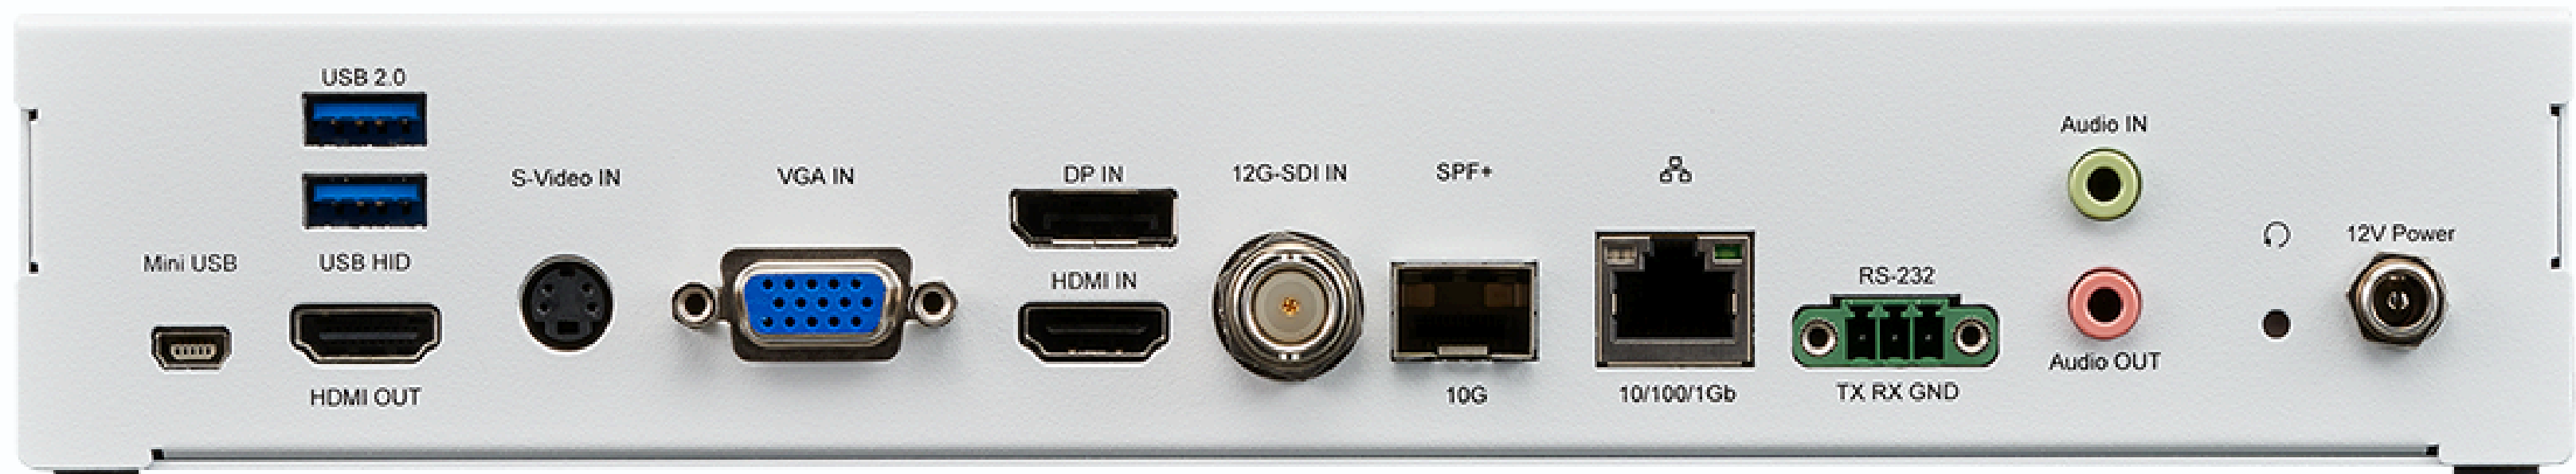

SDVoE 4K POE AV over IP Transceiver

VEGA-1101

PoE

- Supports HDR and up to 4K@60 4:4:4
- Supports full duplex transmitter and receiver
- Slide switch to select transmission over copper or SFP+ (Fiber)
- Medical grade with fan-less design
- Supports POE

HDMI 2.0 4K Signal Extender

VEGA-1000L

Compact
Design

- Supports HDR and up to 4K@60 4:4:4
- Light compression with <math><100\mu\text{s}</math> latency for 4K@60 4:4:4
- Extends the transmission over multi-mode fiber-optic cable up to 400m (1320ft)
- Supports multi-view and video wall

4K SDVoE Hybrid Encoder/Recorder

VEGA-1200

- Supports HDR and up to 4K@60 4:4:4
- Supports multiple video input interface from analog to digital
- Multiple streaming protocol support (NDI/SRT/ZIXI)
- Built-in SDVoE control server
- High-quality HEVC/AVC streaming and recording
- Medical grade with fan-less design

4K SDVoE Fiber Receiver Smart Display Module

CLEAN INSTALLATION

SEAMLESS INTEGRATION

- Supports HDR and up to 4K@60 4:4:4
- Supports HDMI 2.0 / HDCP 2.2/1.4
- Uses LC fiber connectors, supporting up to 10 km on single mode fiber or 400m (1320ft) on multi-mode fiber
- Programmable to scale up or down any resolutions between VGA and 4K
- Supports UHD RGB/4:4:4 8-bit, 4:2:0 10-bit and 12-bit HDR
- Supports CEC pass-through
- Supports up to 8 channels of audio, including PCM, Dolby True-HD and DTS Master Audio
- Supports RS-232