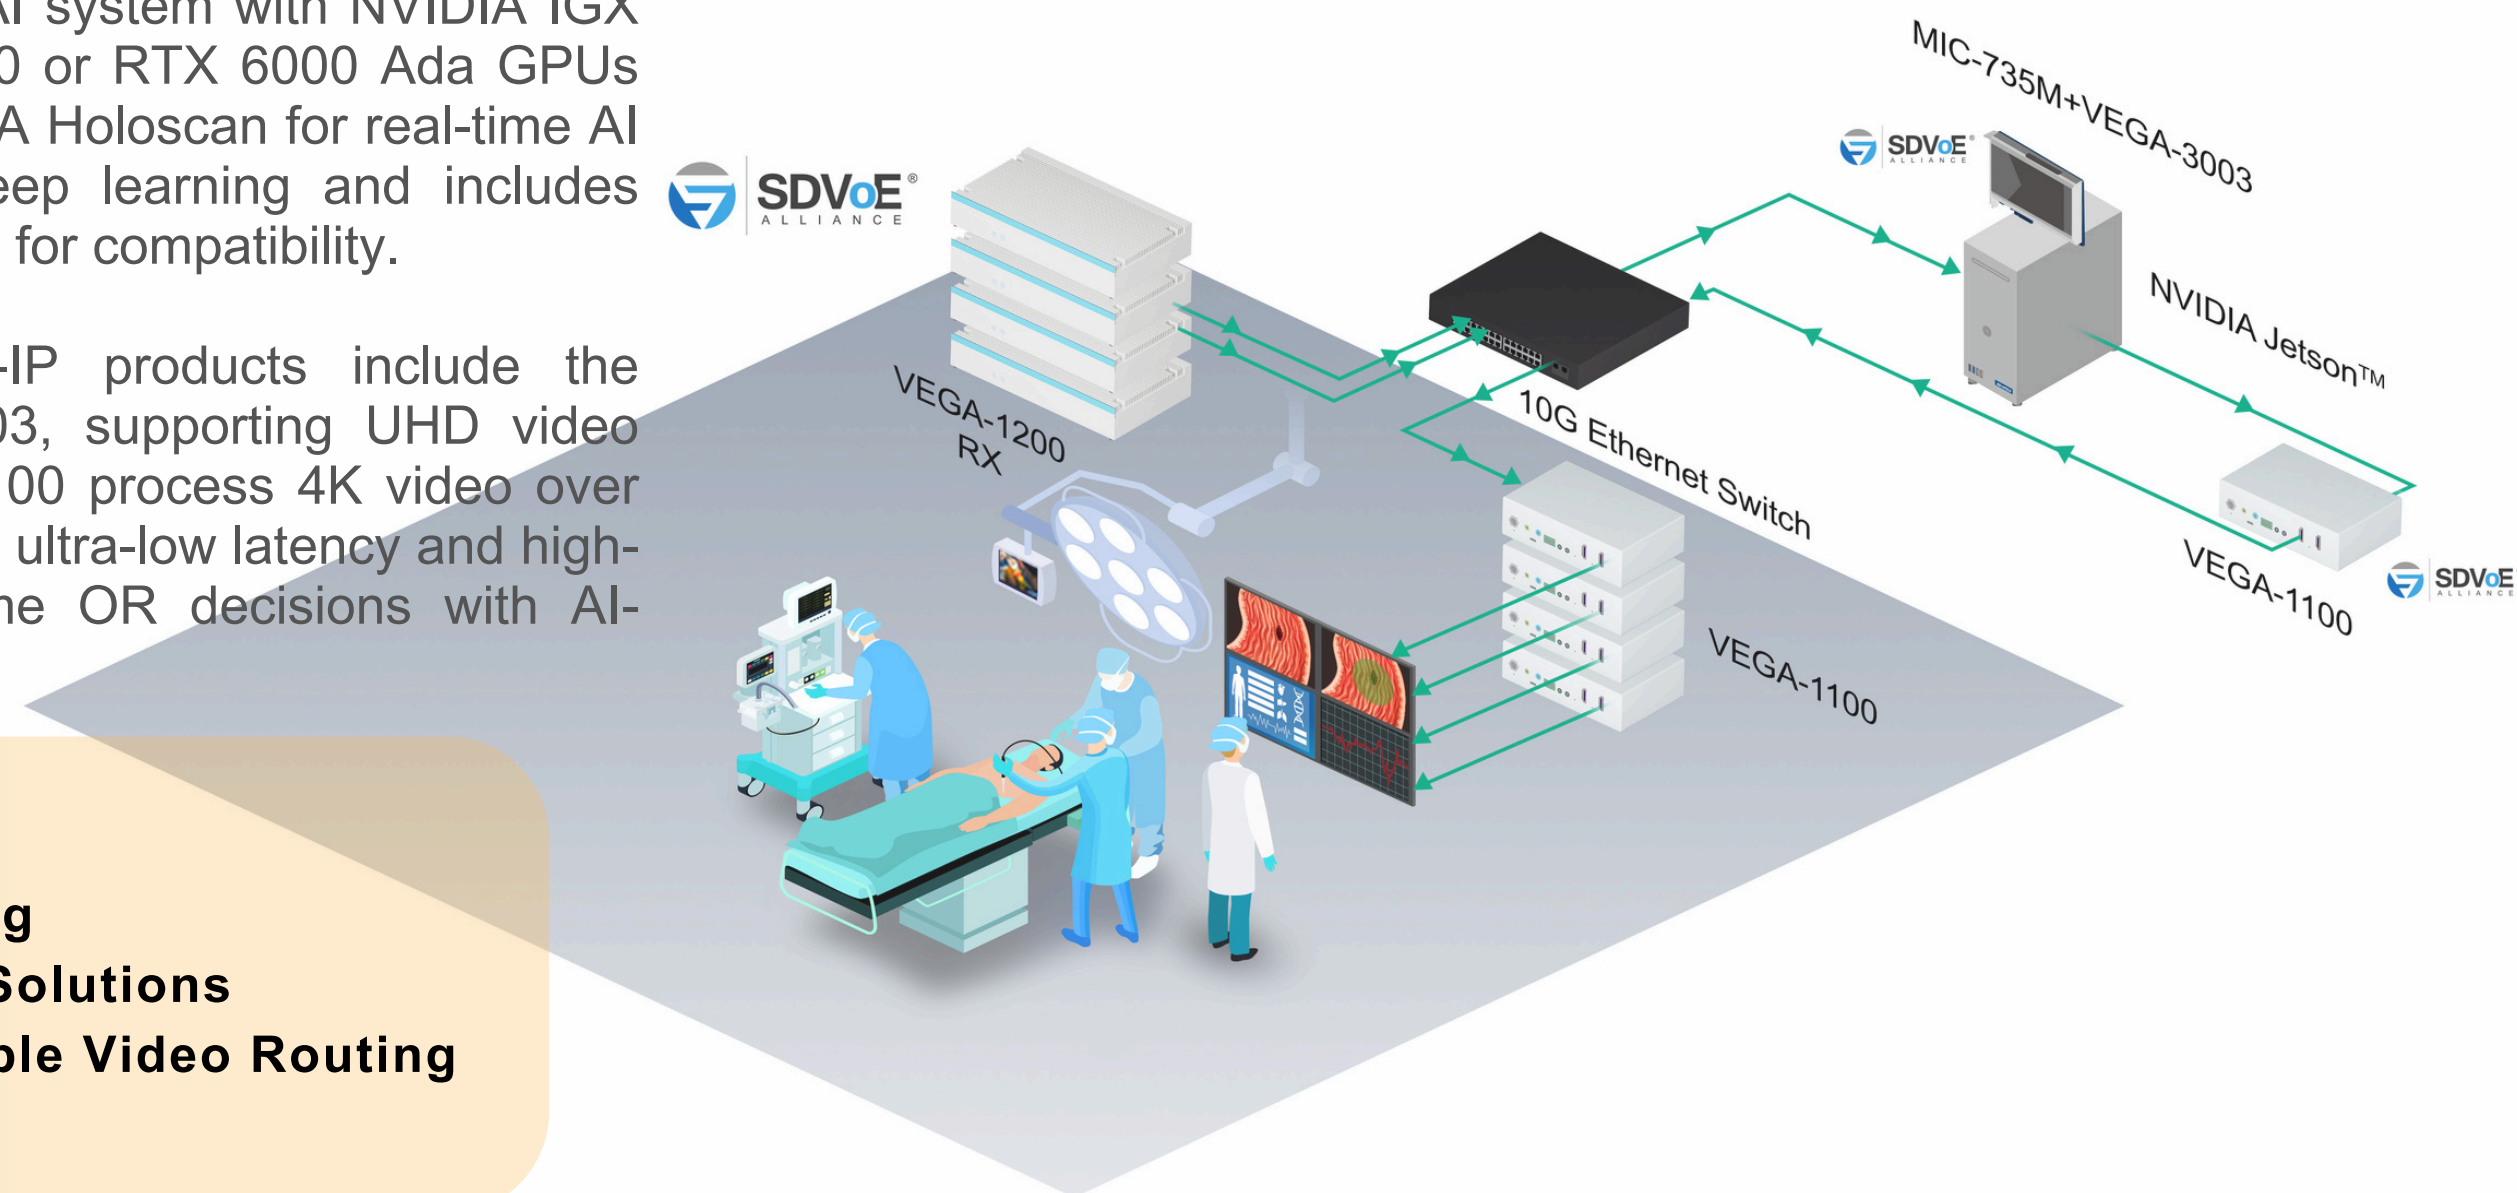

Success Case

Revolutionizing Endoscopy Surgical Systems with AI-Driven Real-Time Detection

Background Information

This case aims to enhance real-time AI processing and video transmission in ORs. Advantech MIC-735M-IO, integrated with NVIDIA AI technology, offers ultra-low-latency visualization and automated anomaly detection for endoscopic surgeries. The VEGA series ensures reliable, high-quality IP video transmission with minimal latency, enabling precise, real-time decisions. This solution improves digital OR workflow accuracy, efficiency, and safety.

System Description

- MIC-735M-IO is a medical-grade edge AI system with NVIDIA IGX Orin™, supporting NVIDIA RTX™ A6000 or RTX 6000 Ada GPUs for up to 1705 TOPS. It integrates NVIDIA Holoscan for real-time AI processing and MONAI for medical deep learning and includes medical certifications (IEC 60601, 62304) for compatibility.
- Advantech's SDVoE-based video-over-IP products include the VEGA 1000 series and the VEGA-3003, supporting UHD video transmission. VEGA-1200 and VEGA-1100 process 4K video over 10G Ethernet, while VEGA-3003 ensures ultra-low latency and high-quality video, enabling precise, real-time OR decisions with AI-enhanced data.

Key Features

- **Ultra-Low Latency AI Processing**
- **Comprehensive Video-Over-IP Solutions**
- **Seamless Integration and Flexible Video Routing and Composition**