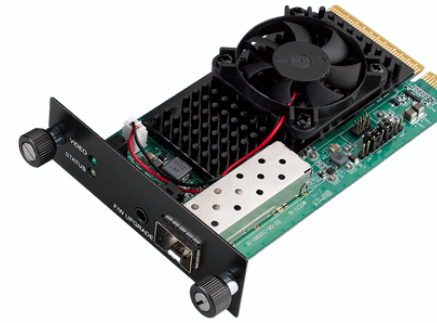

Product Selection

Model	VEGA-3003	SDM-S	SDM-L
Processor System	BlueRiver AVP2000	BlueRiver AVP1000	BlueRiver AVP2000
Channels (Max.)	2 (up to 4Kp60)	1 (up to 4Kp60)	1 (up to 4Kp60)
VoIP Connectivity	1 x 10 GbE (SFP+ cages), HDMI 2.0	1 x 10 GbE (SFP+ cages)	1 x 10 GbE (SFP+ cages)
Video Loopout	Support	-	-
AVoIP Solutions	SDVoE	SDVoE	SDVoE
System	Linux / Windows	SDM	SDM