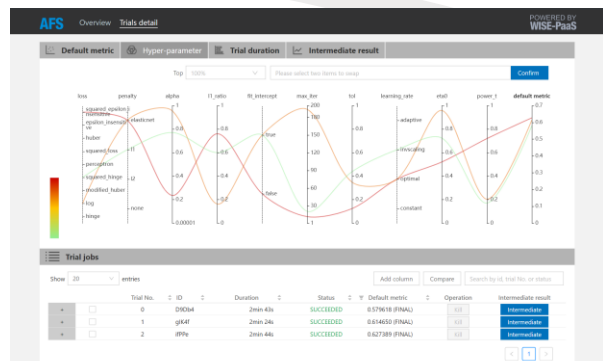

Software Defined Infrastructure

WISE-STACK

WISE-STACK 平台
基礎設施與資源管理

研華 WISE-PaaS 應用服務框架

Integration with workflow IT systems

Connected Assets, Sites, & Staffs

Data Fusion

Visualization