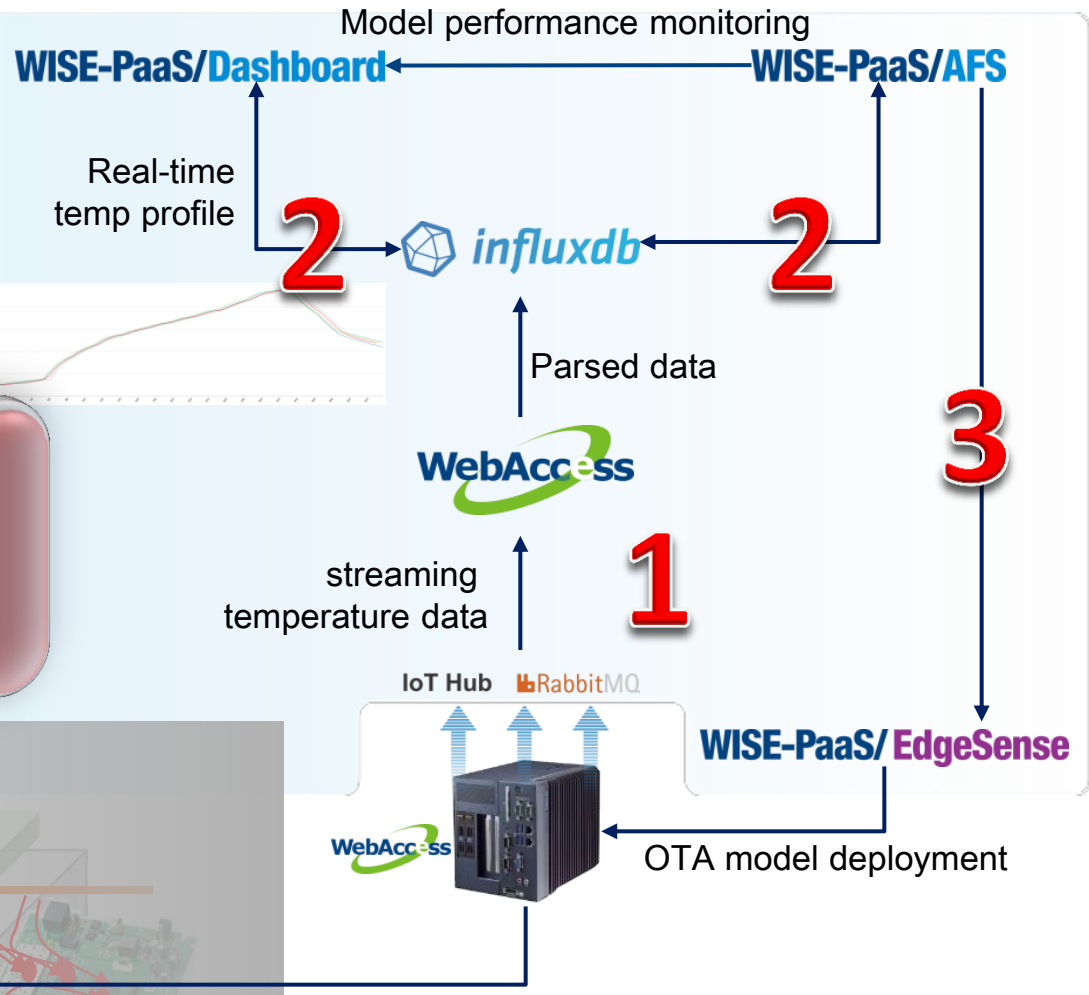

客戶成功案例分享 : 溫度敏感的制程監測系統

ADVANTECH WISE-Stack

ADVANTECH Advantech Industrial Servers