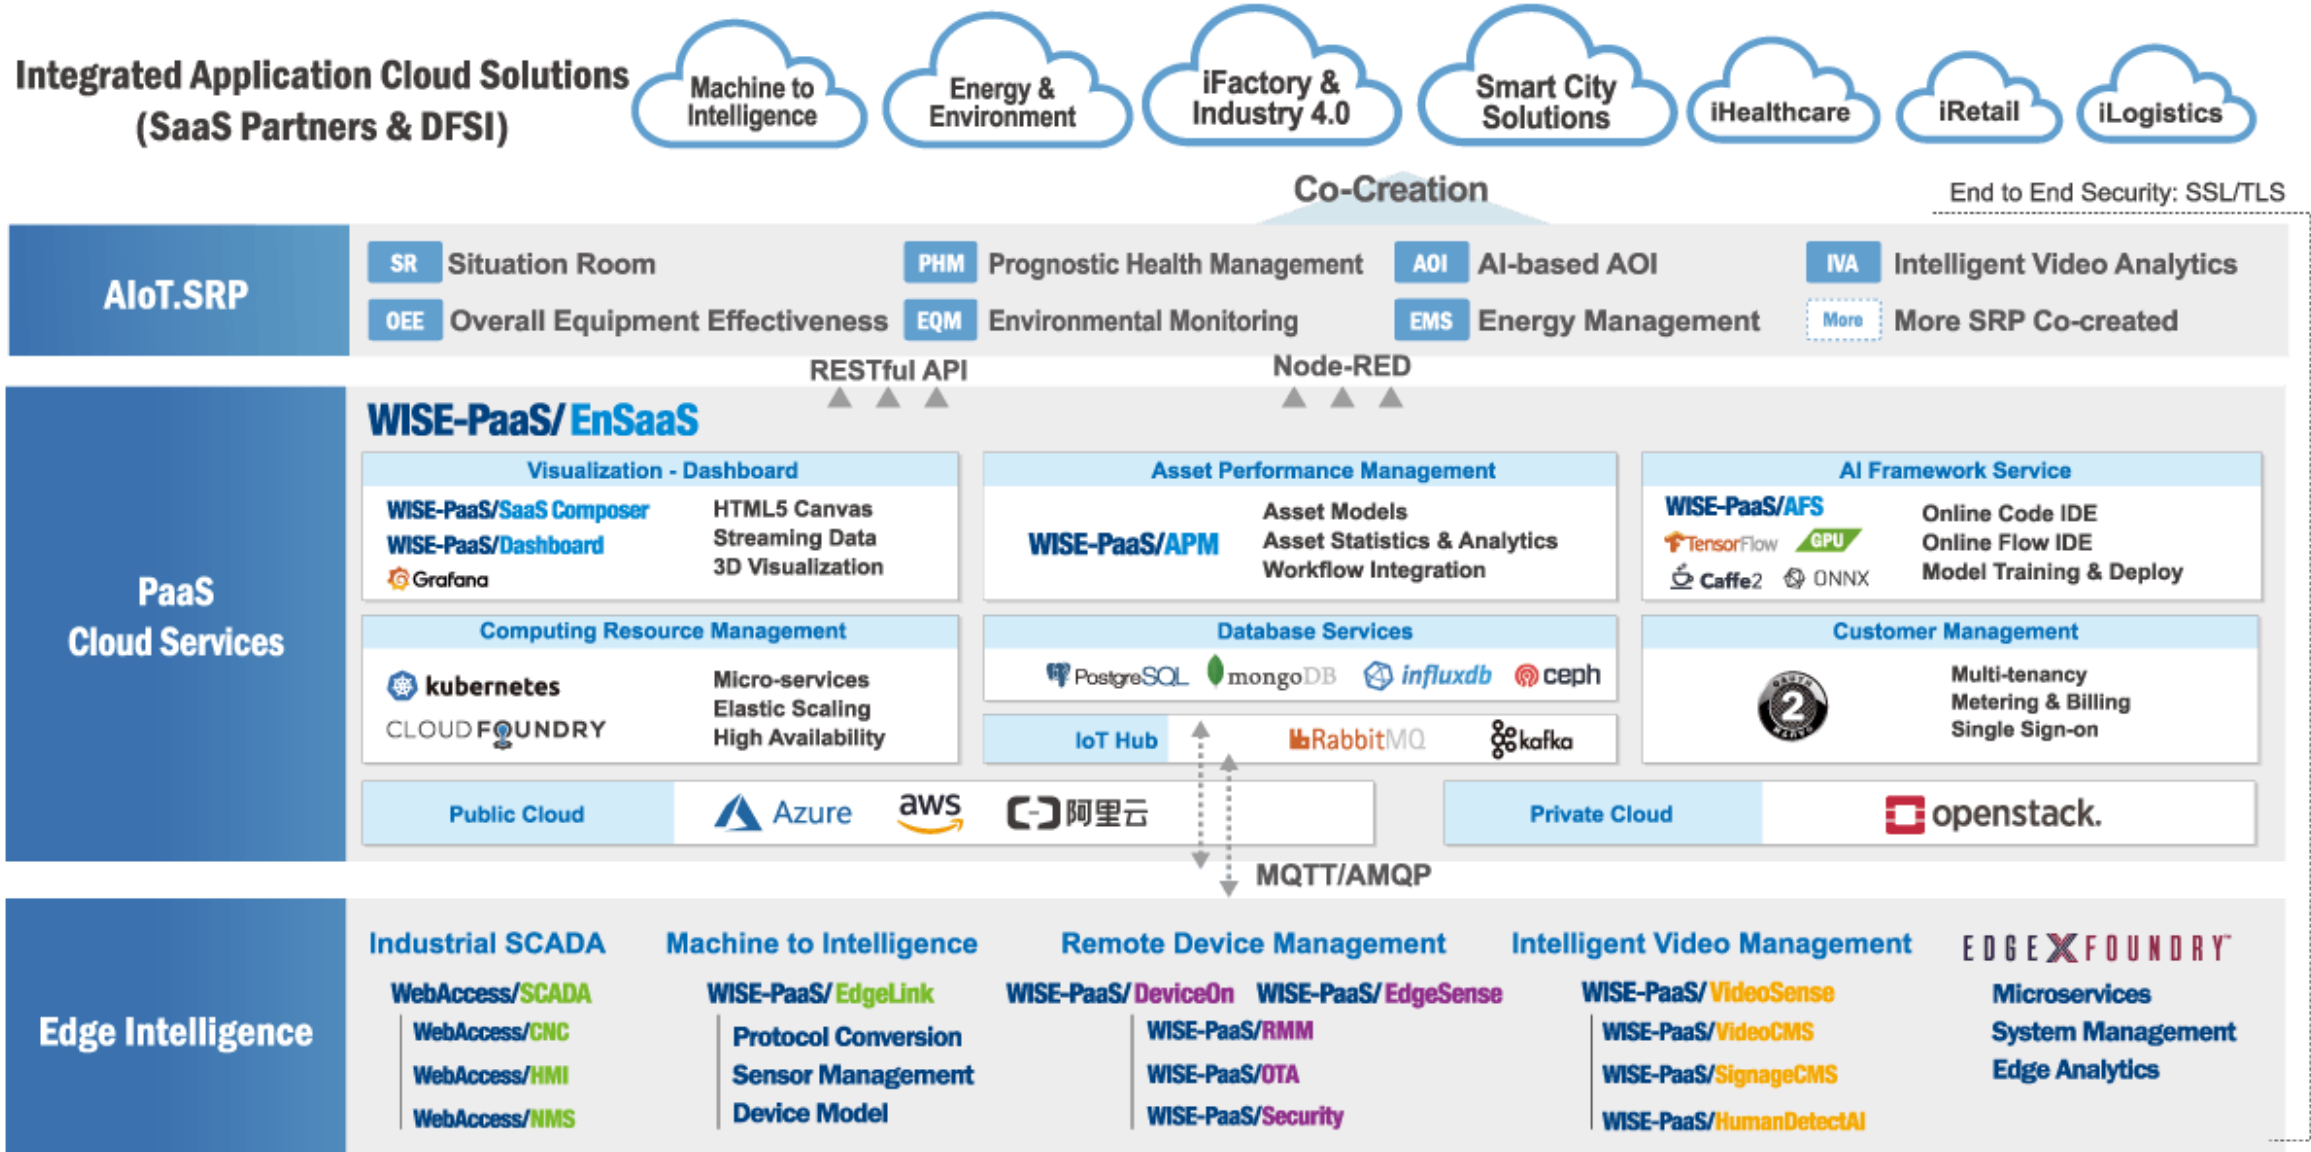

研華 WISE-PaaS 工業物聯網平台架構

研華工業物聯網私有雲解決方案 (WISE-STACK)

安全

成本

效能

WISE-STACK 提供本地部署的智能私有雲
使工業物聯網解決方案具備：

低延遲

高頻寬

高度彈性

高安全性

高互動性

WISE-STACK 軟硬體高度整合的邊緣智能私有雲

WISE-PaaS 平台
應用服務框架

- Privacy
- Continuous Operation

- Multi-tenancy Support
- Easy Expansion

- Enable IoT Solution
- Cost Effective

Software Defined Infrastructure

WISE-STACK

WISE-STACK 平台
基礎設施與資源管理

研華 WISE-PaaS 應用服務框架

Integration with workflow IT systems

Connected Assets, Sites, & Staffs

Data Fusion

Visualization

IdeaCare

IdeaCare is a device intelligence and management service that helps ensure digital signage deployment runs reliably as planned.

VisionNavi

Advantech VisionNavi is a programmable machine vision software that facilitates flowchart-based user interface to develop and deploy machine vision applications.