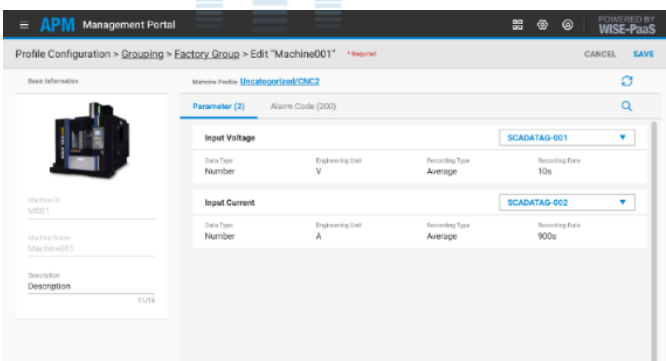

Software Defined Infrastructure

WISE-STACK

WISE-STACK 平台
基礎設施與資源管理

研華 WISE-PaaS 應用服務框架

Integration with workflow IT systems

Connected Assets, Sites, & Staffs

Data Fusion

Visualization

WISE-PaaS/Dashboard
WISE-PaaS/SaaS Composer

Multiple Data Sources
2D & 3D Rendering

Asset Performance Mgmt.

WISE-PaaS/APM

Asset Models Alarm/Trigger
Asset Evaluation OTA
Workflow Integration Auth. Mgmt.

AI Framework Service