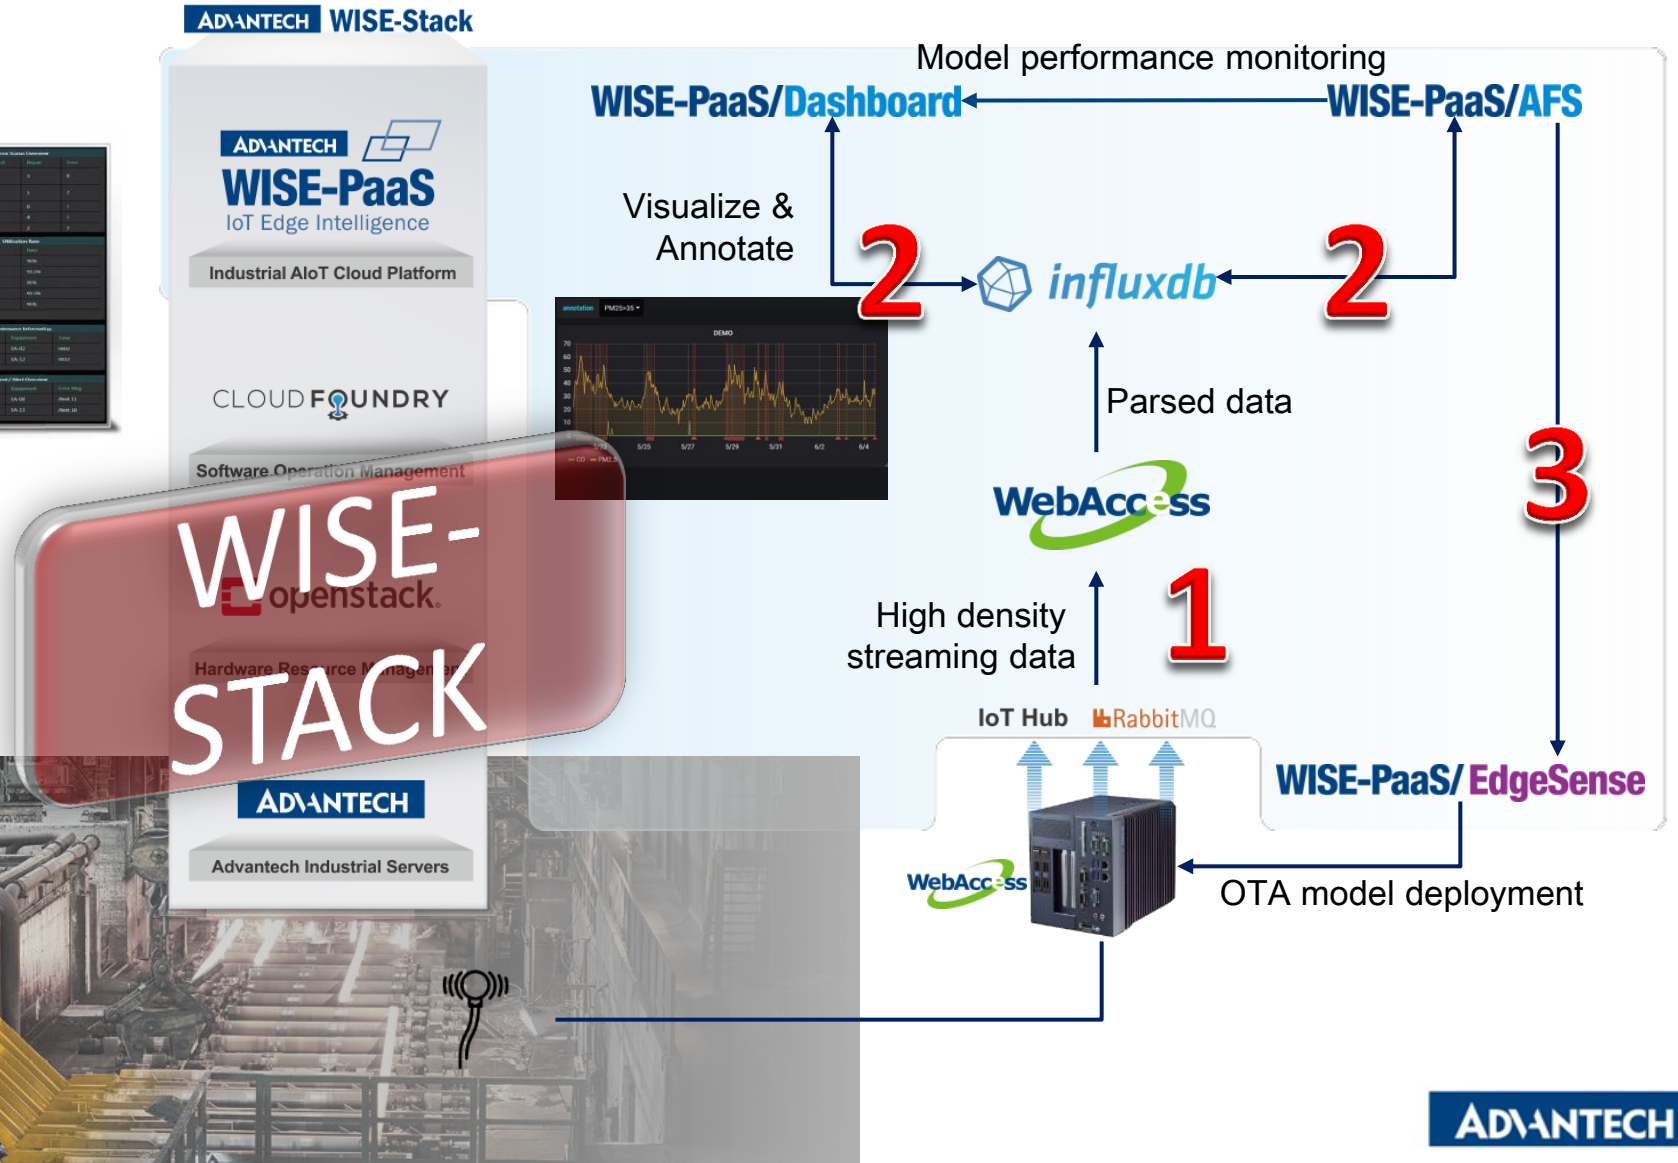

IdeaCare

IdeaCare is a device intelligence and management service that helps ensure digital signage deployment runs reliably as planned.

VisionNavi

Advantech VisionNavi is a programmable machine vision software that facilitates flowchart-based user interface to develop and deploy machine vision applications.

客戶成功案例分享 : 溫度敏感的制程監測系統

Situation Room for Manufacturing Activities

ADVANTECH WISE-Stack

ADVANTECH Advantech Industrial Servers

客戶成功案例分享：機台異常振動即時檢測系統

Situation Room for Equipment management

Co-Creating the Future of the IoT World